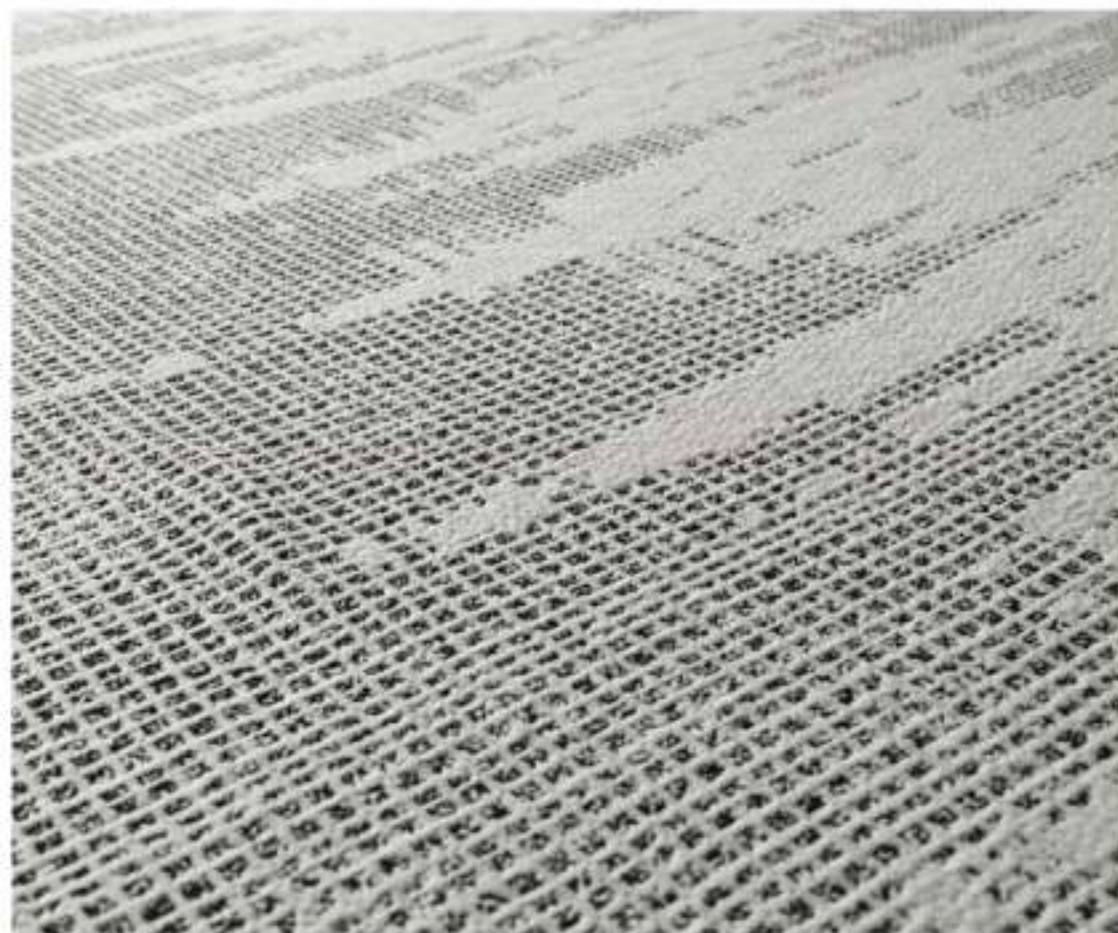

CITY

- ✔ 430 gsm viscon fabric non quilted on top,
- ✔ The border is attached to top with zipper on four sides with unique design.
- ✔ The bottom is same fabric with border.
- ✔ Total height is 24 cm.
- ✔ The handles, labels etc. is optional.

CITY