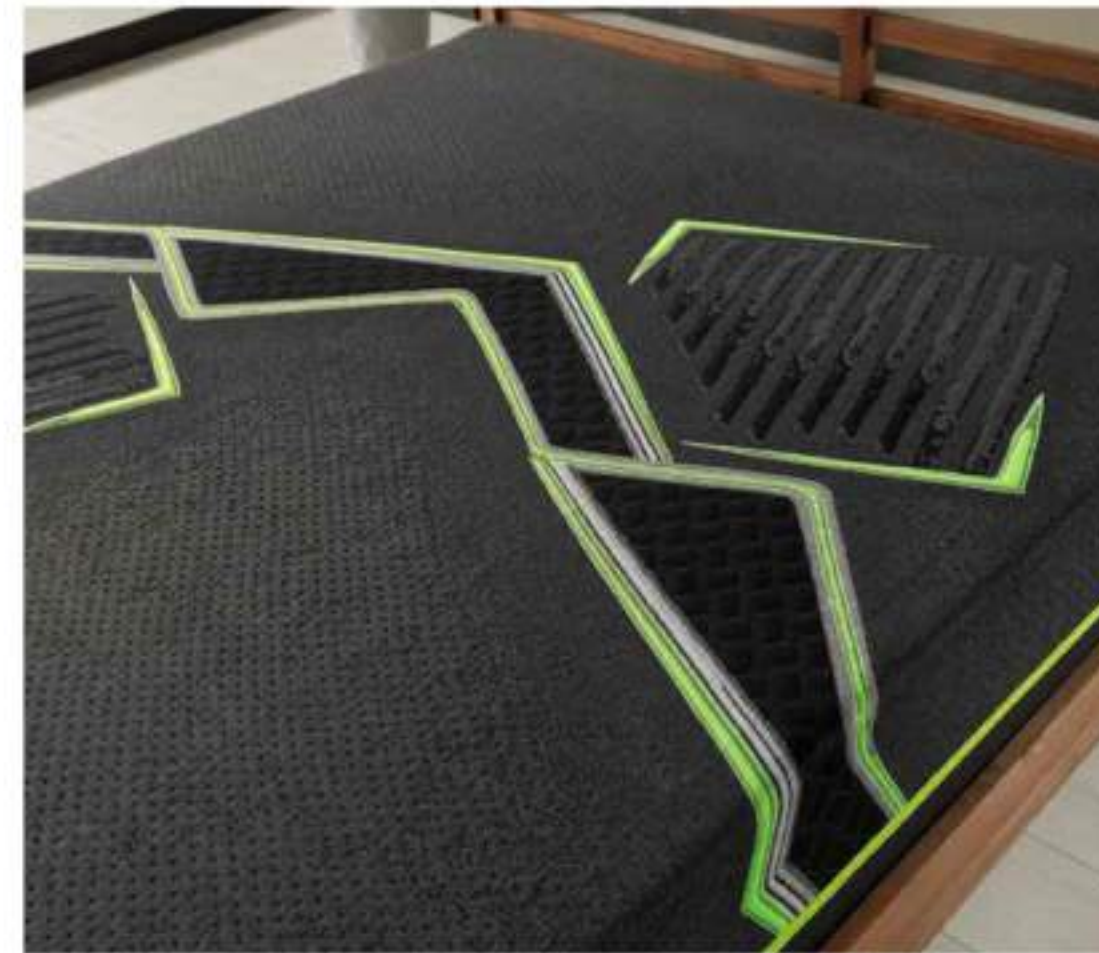

SLEEPCO
Mattress Covers & Components

NEW COLLECTION

B2

- ✔ 280 gsm polyester fabric non quilted attached to border with Zipper.
- ✔ Zipper is on four sides enabling the washable top.
- ✔ The border is linen fabric.
- ✔ Logo printed on border. Good for roll pack mattresses.
- ✔ Total Height is 22 cm.

SILVER

NEW ERA

NEW ERA

✔ 400 gsm viscon elastic mattress ticking on top without quilting.

✔ Top fabric is going down 10 cm on each side of the mattress cover.

✔ Top fabric is attached to border with a zipper on four sides.

✔ Company logo embroidered on the border and four handles in total.

Total height is 24 cm.

BASIC

- ✔ 180 gsm polyester fabric quilted with 90 gsm polyester fiber.
- ✔ Zipper on four sides, enabling the removable cover.
- ✔ Handles and Labels are optional.
- ✔ Total Height is 20 cm.

BASIC

NEON

NEON

- ✔ 400 gsm viscon elastic mattress ticking on top without quilting.
- ✔ Top fabric is attached to border with a zipper on four sides
- ✔ Total height is 24 cm.
- ✔ Printed logo on the border