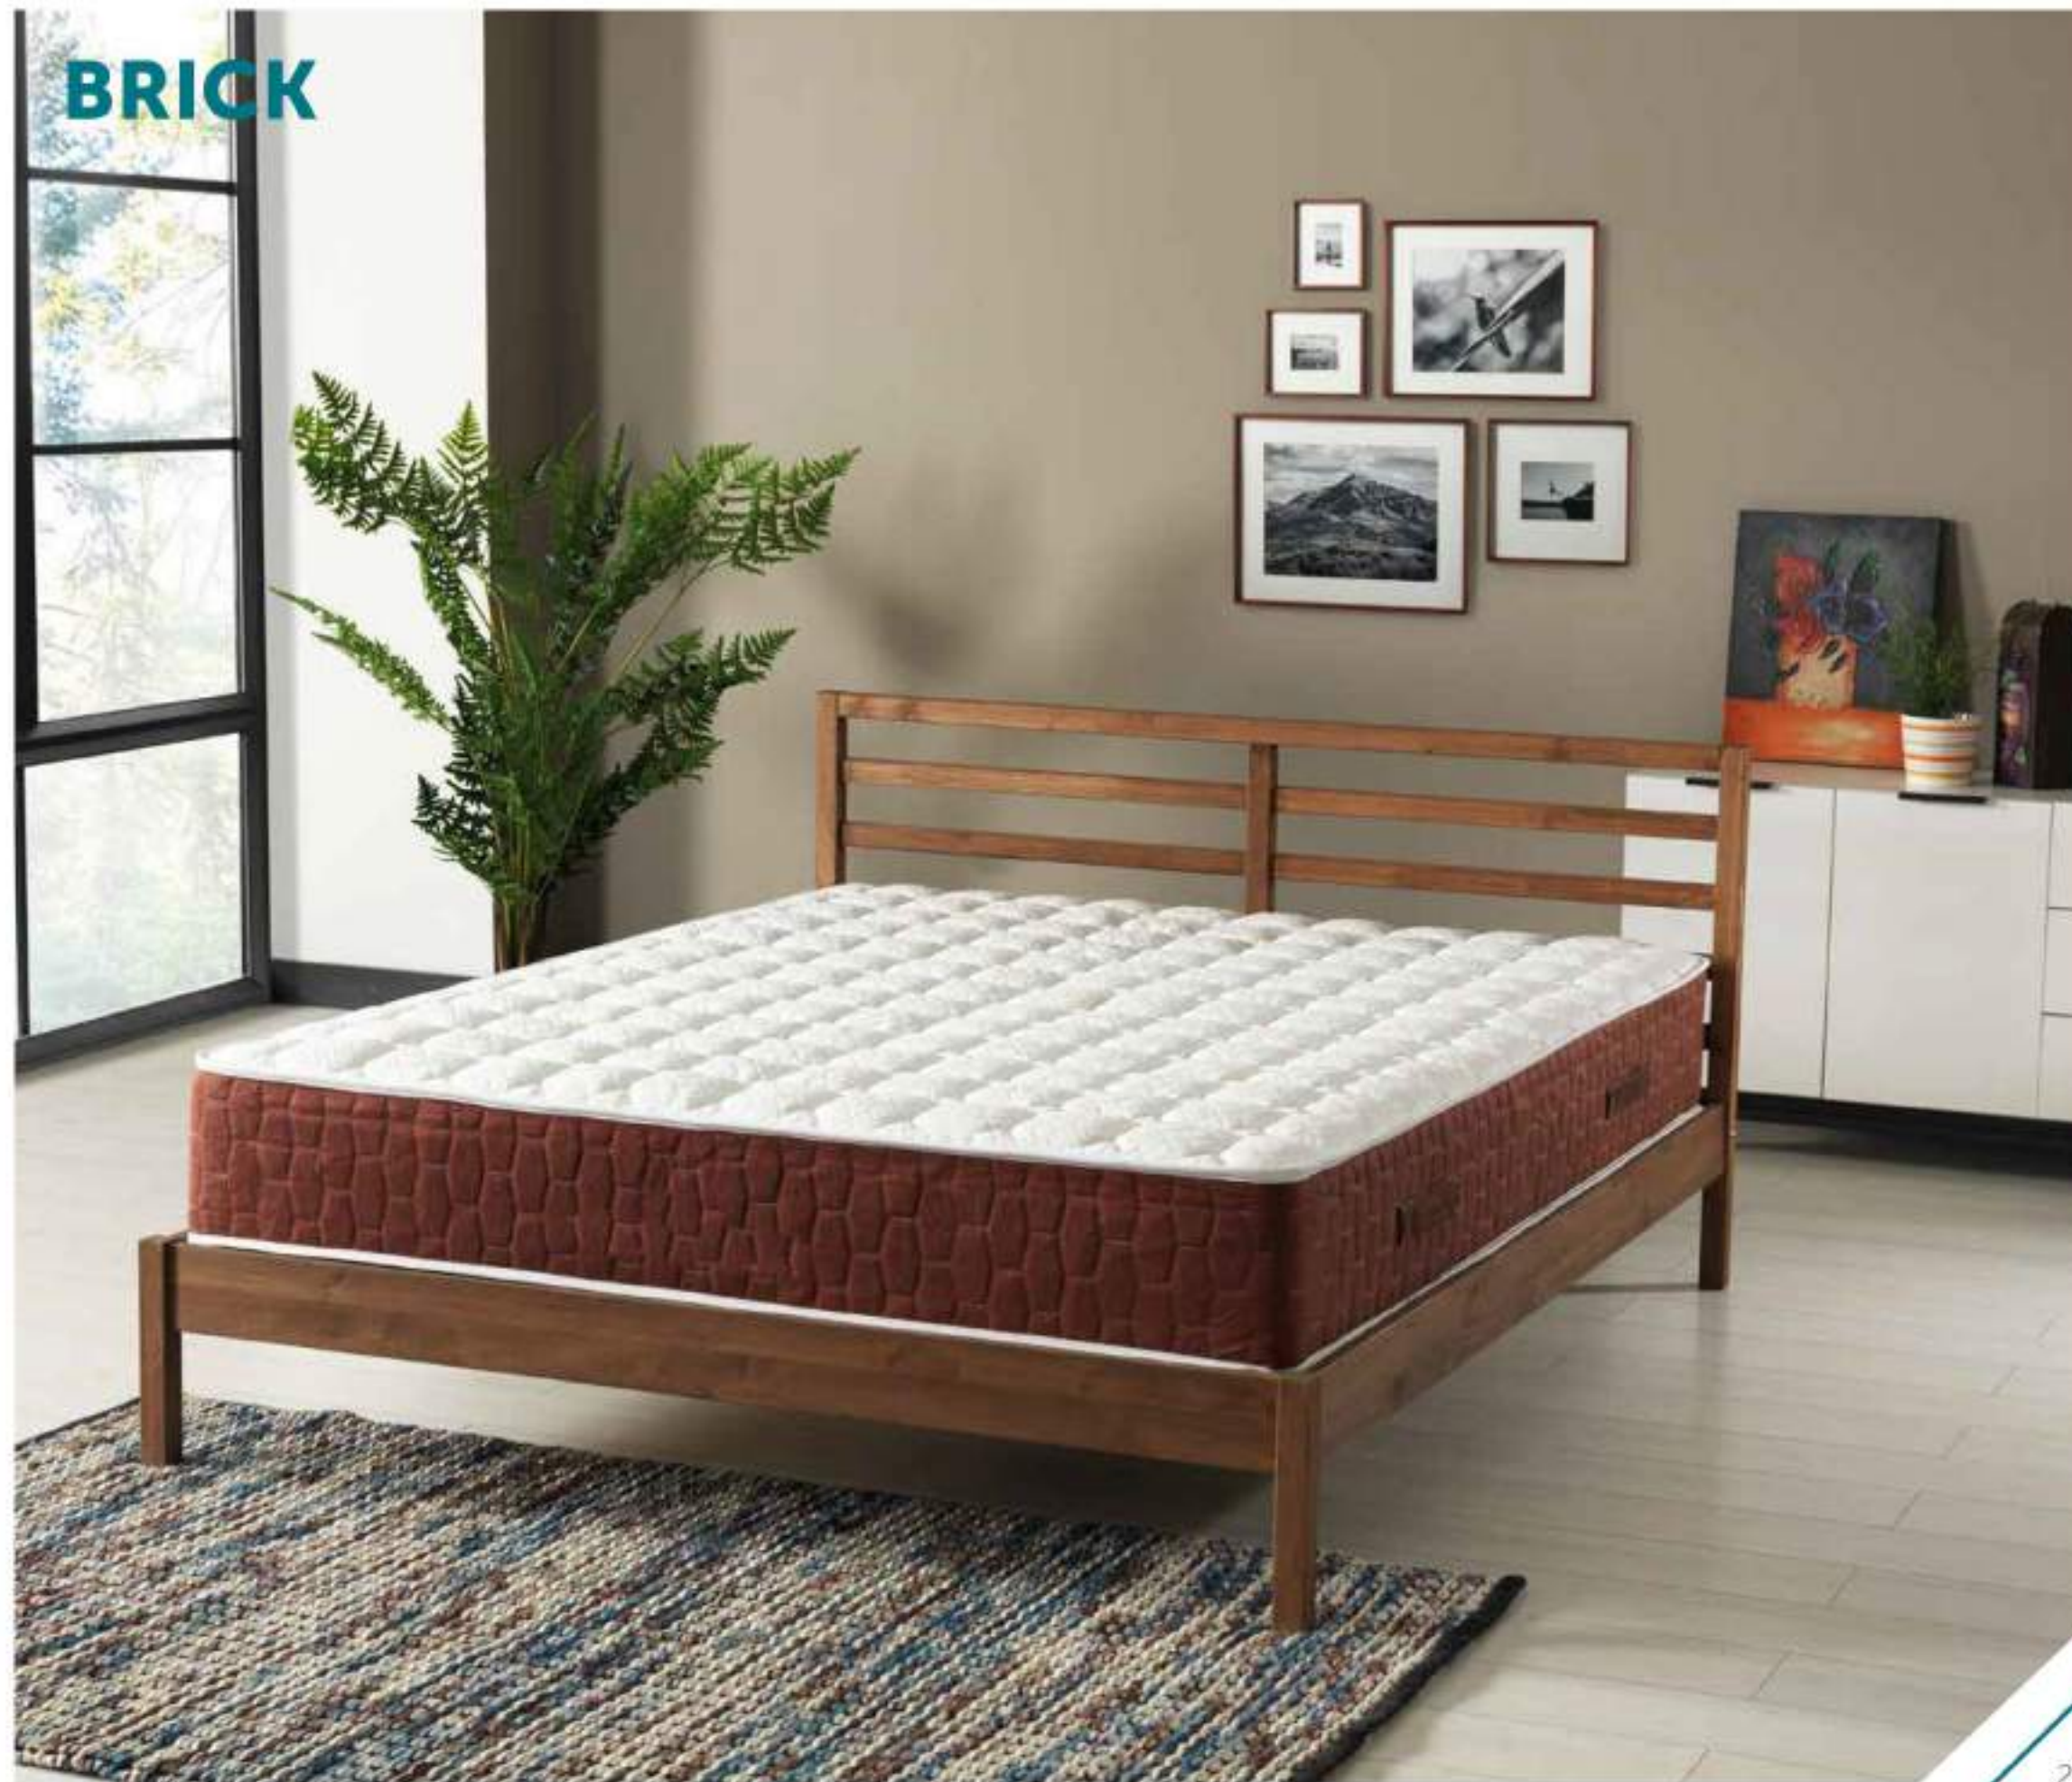

OCEAN

- ✔ The quilting is done with 150 gsm polyester fiber, the top fabric is going down to the border for 5 cm.
- ✔ The border quilting is done with 90 gsm polyester fiber.
- ✔ The bottom fabric is jacquard mattress fabric with 90 gsm polyester fiber quilted.
- ✔ Good for one sided mattresses.
- ✔ The zipper is in white color and going 4 sides, enabling the top quilted part to be washable.
- ✔ Logo Embroidery on border.
- ✔ With two tapes, top tape is covering the zipper.
- ✔ Four handles.

SIESTA

- ✔ 450 gsm viscon mattress ticking with water & dirt repel and with ultra-fresh coating.
- ✔ Non quilted model.
- ✔ Bottom and border new style polyester fabric.
- ✔ Zipper is on four sides enabling the washable top.
- ✔ Total height is 24 cm.
- ✔ Printed company logo on border.

✔ The zipper on four sides, underneath the cover.

✔ The bottom of the cover white 3D mesh fabric quilted with 90 gsm polyester enabling the breathable mattress.

✔ Logo embroidered on border.

✔ Total Height is 28 cm.