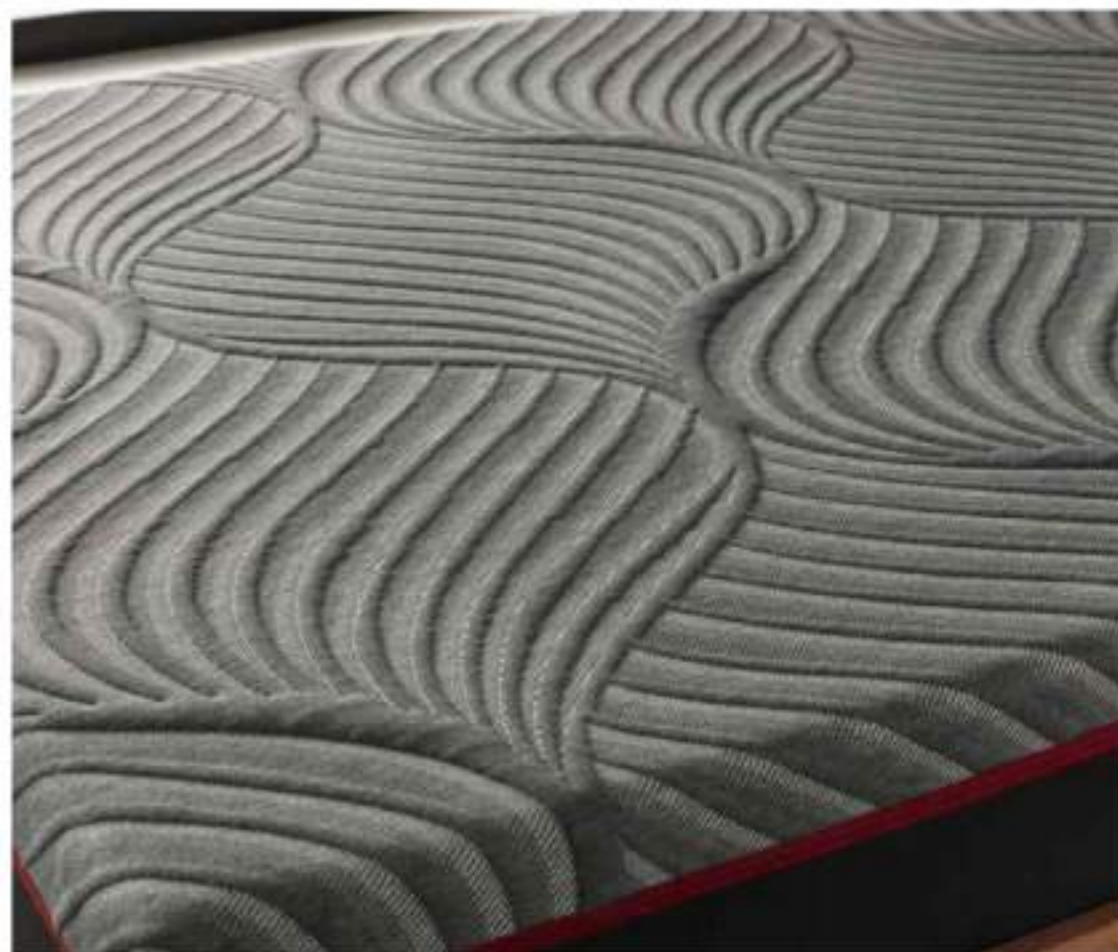

✔ Company logo embroidered on the border and four handles in total.

Total height is 24 cm.

BASIC

- ✔ 180 gsm polyester fabric quilted with 90 gsm polyester fiber.
- ✔ Zipper on four sides, enabling the removable cover.
- ✔ Handles and Labels are optional.
- ✔ Total Height is 20 cm.

BASIC

NEON

NEON

- ✔ 400 gsm viscon elastic mattress ticking on top without quilting.
- ✔ Top fabric is attached to border with a zipper on four sides
- ✔ Total height is 24 cm.
- ✔ Printed logo on the border

OCEAN

- ✔ The quilting is done with 150 gsm polyester fiber, the top fabric is going down to the border for 5 cm.
- ✔ The border quilting is done with 90 gsm polyester fiber.
- ✔ The bottom fabric is jacquard mattress fabric with 90 gsm polyester fiber quilted.
- ✔ Good for one sided mattresses.
- ✔ The zipper is in white color and going 4 sides, enabling the top quilted part to be washable.
- ✔ Logo Embroidery on border.
- ✔ With two tapes, top tape is covering the zipper.
- ✔ Four handles.