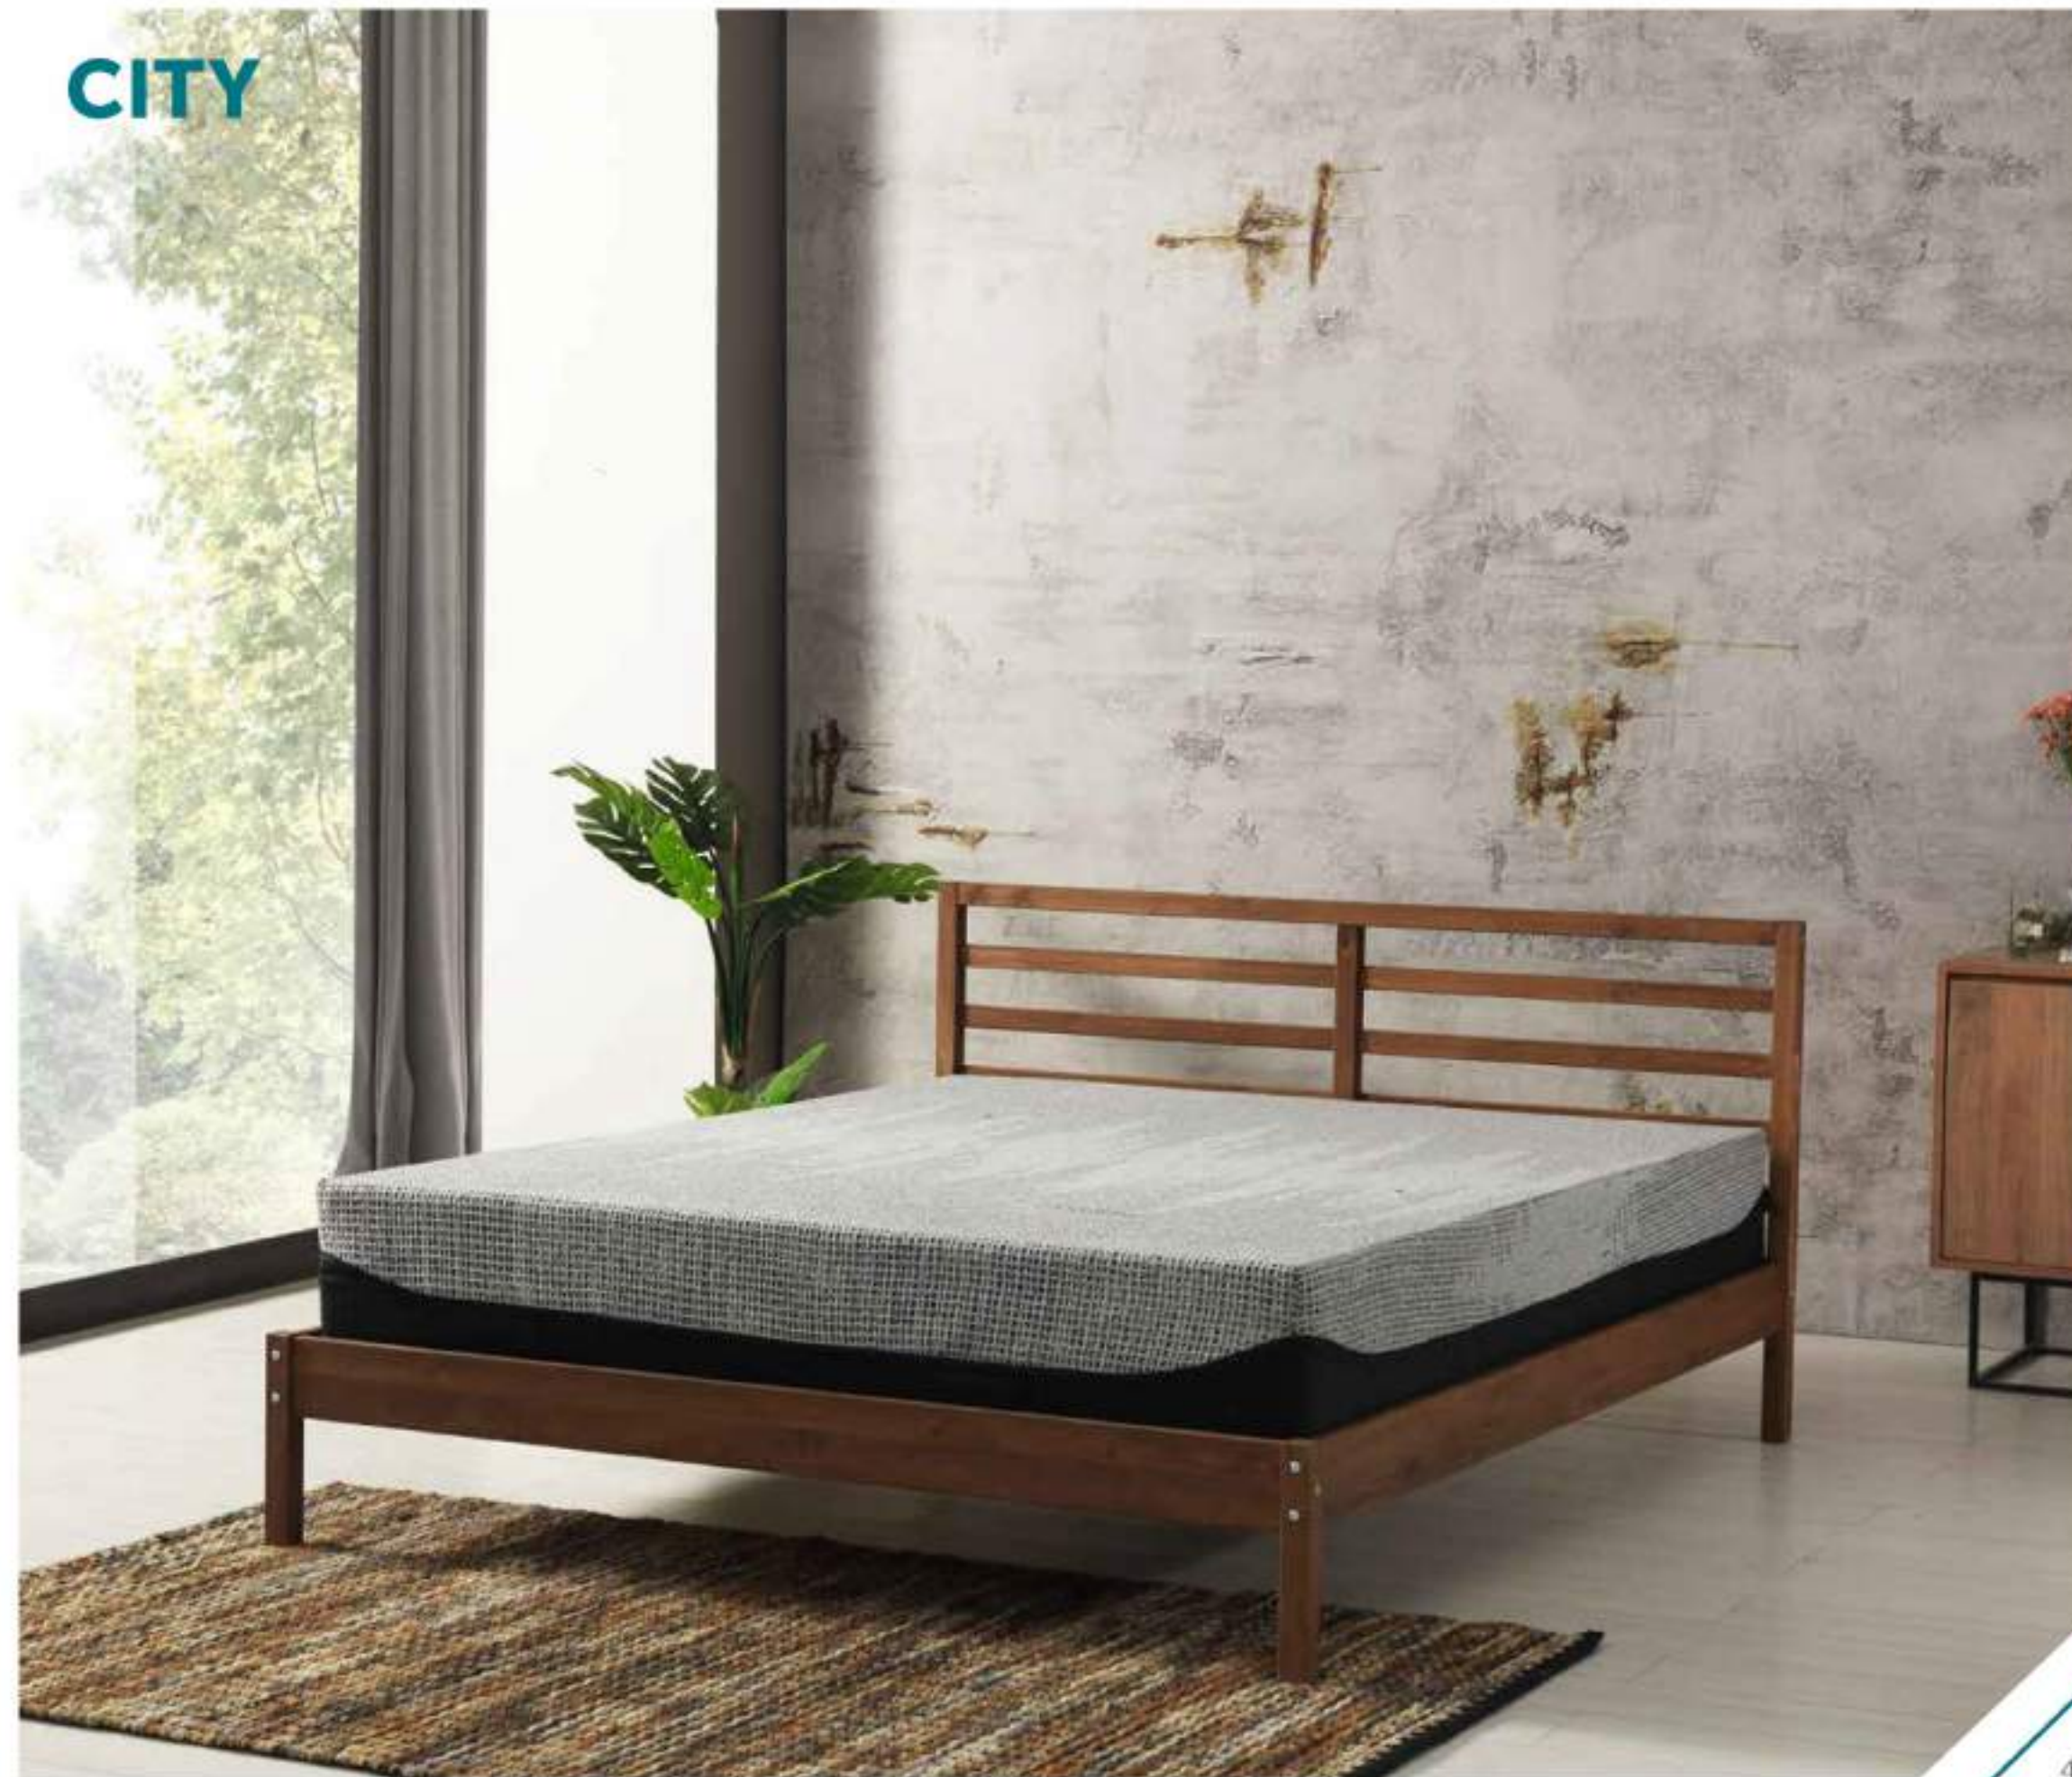

CITY

- ✔ 430 gsm viscon fabric non quilted on top,
- ✔ The border is attached to top with zipper on four sides with unique design.
- ✔ The bottom is same fabric with border.
- ✔ Total height is 24 cm.
- ✔ The handles, labels etc. is optional.

CITY