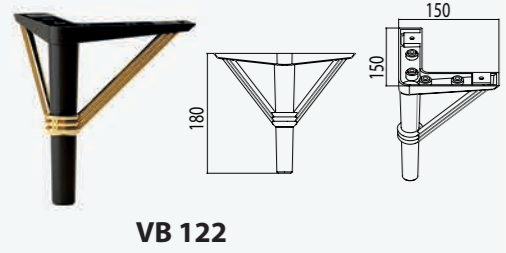

Pars

YENİ
NEW

TASARIM
TESCİL
DESIGN
REGISTERED