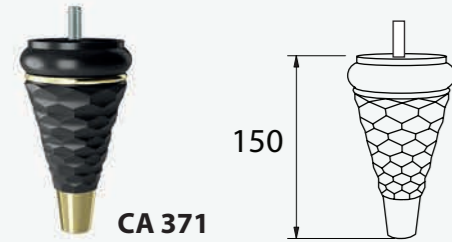

Petek

TASARIM
TESLİM
DESIGN
REGISTERED

VA 970

PLASİM
MALDIV KULP

ürün serisi ve kodları

Product series
& codes

renk seçenekleri ve kodları

colour options
& codes

KOD / CODE	KOLI ADEDİ / BOX PIECE	KOLI ÖLÇÜSÜ / BOX SIZE
VA 970	70 ad. / pcs.	370 X 500 X 400 mm
CA 371	108 ad. / pcs.	370 X 500 X 400 mm
CA 370	144 ad. / pcs.	370 X 500 X 400 mm