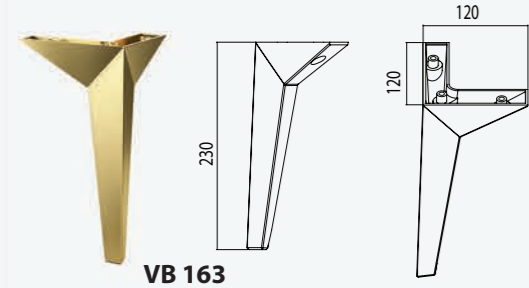

Moderno

YENİ
NEW

TASARIM
TESLİM
DESIGN
REGISTERED

VB 163