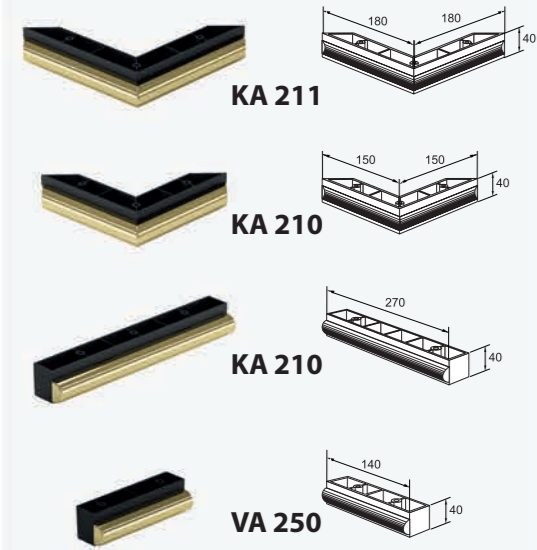

TASARIM
TESCİL
DESIGN
REGISTERED

Vira

YENİ
NEW