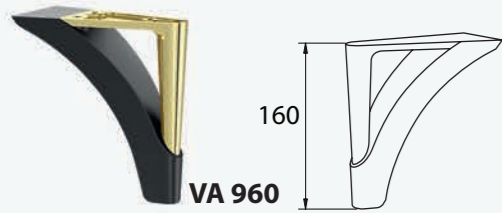

Olimpos

TASARIM
TESLİM
DESIGN
REGISTERED