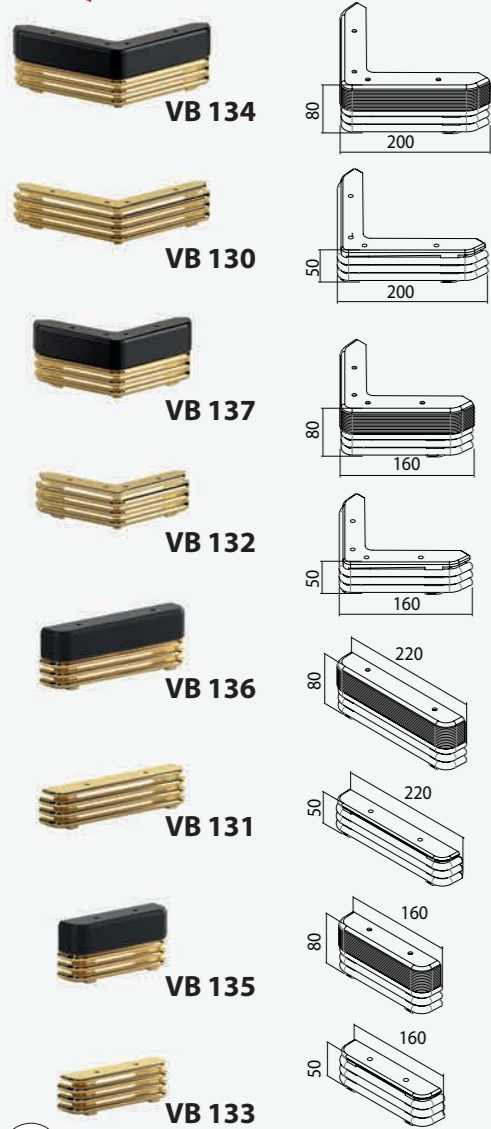

Rista

YENİ
NEW

TASARIM
TESLİM
DESIGN
REGISTERED