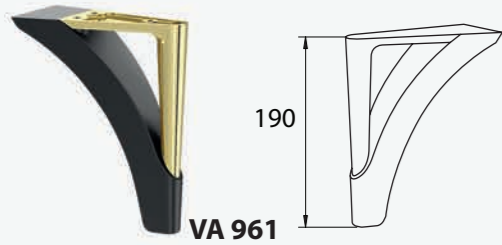

Olimpos

TASARIM
TESLİM
DESIGN
REGISTERED