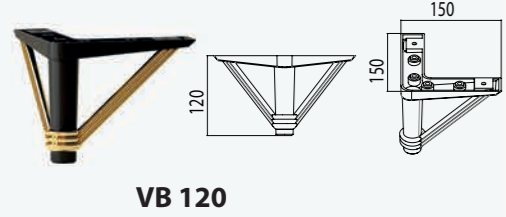

Pars

YENİ
NEW

TASARIM
TESCİL
DESIGN
REGISTERED