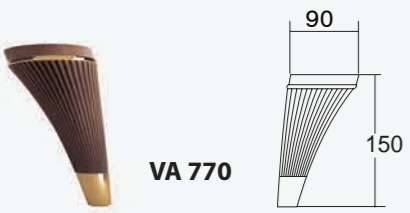

Sementa

YENİ
NEW

TASARIM
TESCİL
DESIGN
REGISTERED