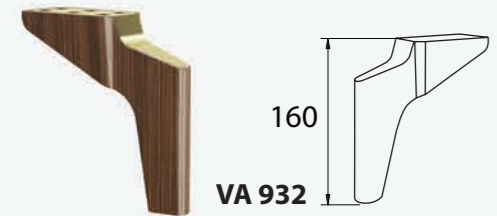

Tesla

TASARIM
TESCİL
DESIGN
REGISTERED