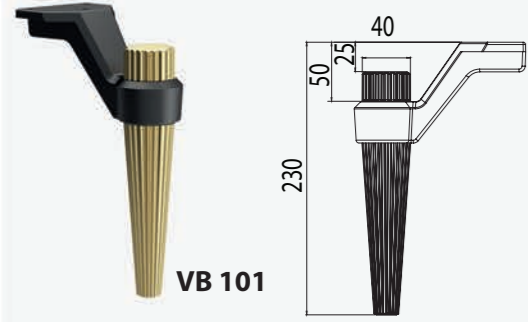

Best

TASARIM
TESLİM
DESIGN
REGISTERED

VB 101