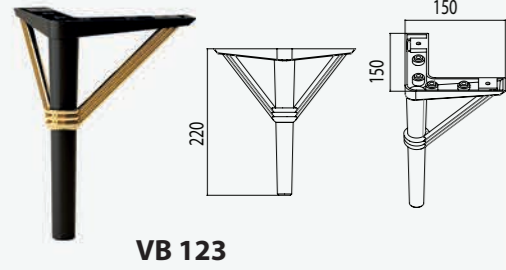

Pars

YENİ
NEW

TASARIM
TESCİL
DESIGN
REGISTERED