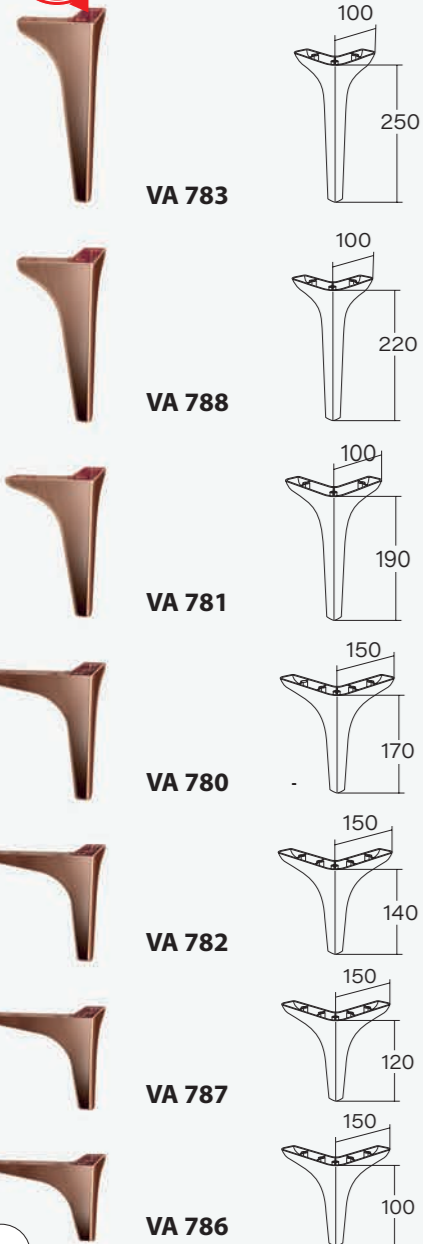

Moda

TASARIM
TESCİL
DESIGN
REGISTERED