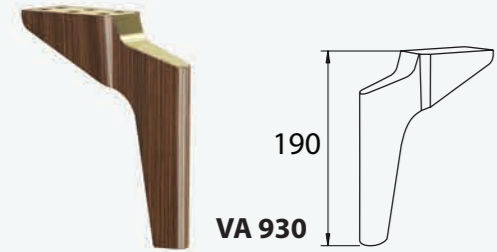

Tesla

TASARIM
TESCİL
DESIGN
REGISTERED