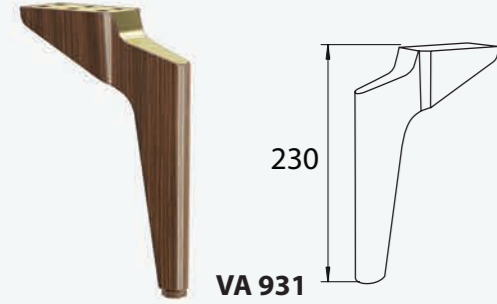

Tesla

TASARIM
TESCİL
DESIGN
REGISTERED