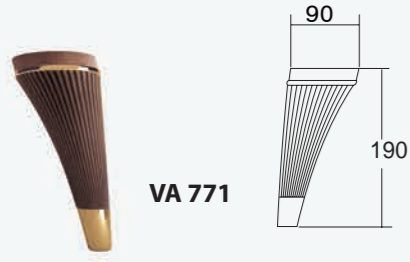

Sementa

YENİ
NEW

TASARIM
TESCİL
DESIGN
REGISTERED