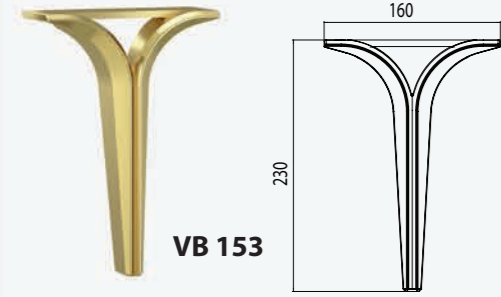

Begonya

YENİ
NEW

TASARIM
TESLİM
DESIGN
REGISTERED

VB 153