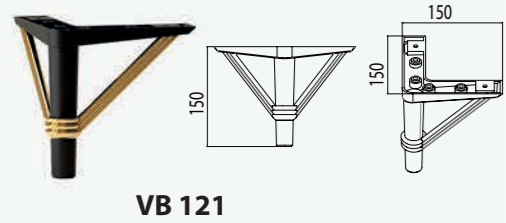

Pars

YENİ
NEW

TASARIM
TESCİL
DESIGN
REGISTERED