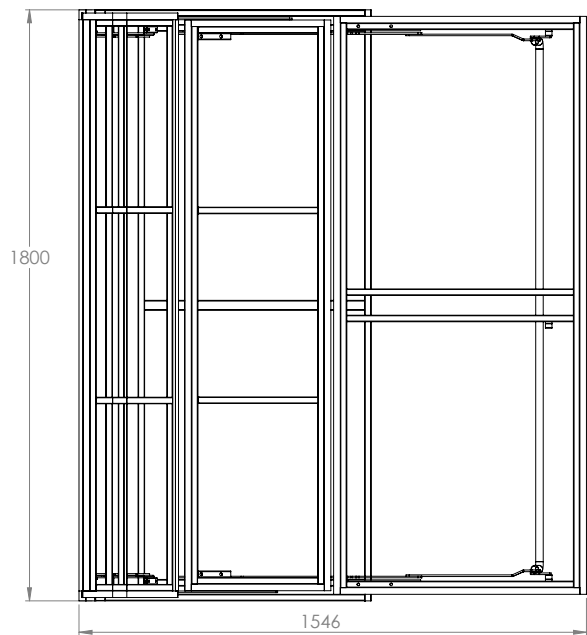

PRODUCT CATALOGUE

ÜRÜN KATALOĐU

SLEEP CO
Mattress Covers & Components

S-250

İNCİ MEKANİZMA / PEARL MECHANISM

S-252

İNCİ İKİLİ MEKANİZMA / PEARL DOUBLE MECHANISM

S-270