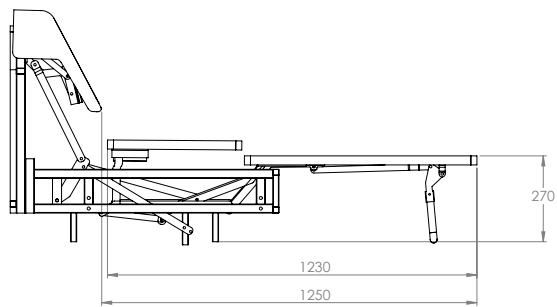

PRODUCT CATALOGUE

ÜRÜN KATALOĐU

SLEEP CO
Mattress Covers & Components

S-250

İNCİ MEKANİZMA / PEARL MECHANISM

S-252

İNCİ İKİLİ MEKANİZMA / PEARL DOUBLE MECHANISM

S-270