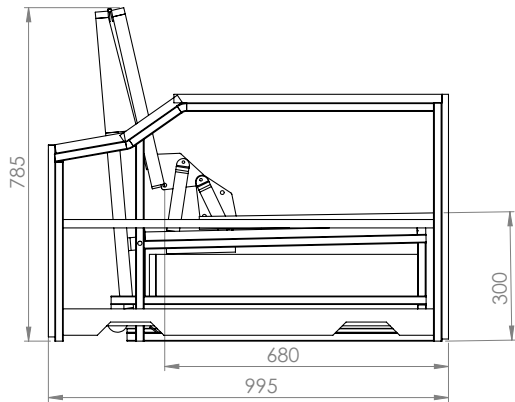

R-235

OSCAR TEKLİ / OSCAR SINGLE