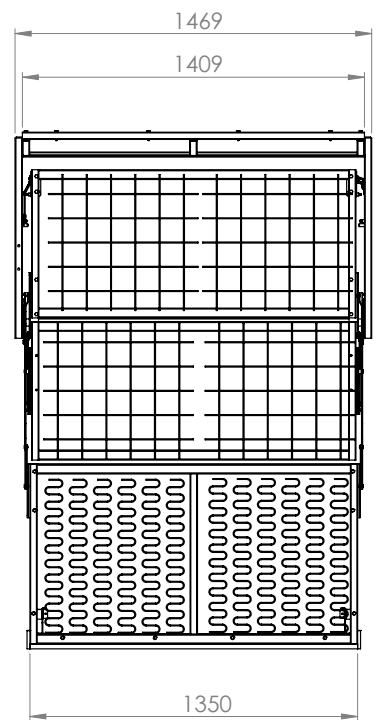

S-244

KARAVAN SOMYA / CARAVAN MECHANISM