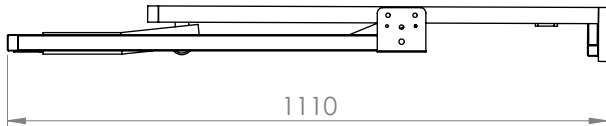

S-243

DİZAYN FONT KAYDIRMA / DESIGN MECHANISM