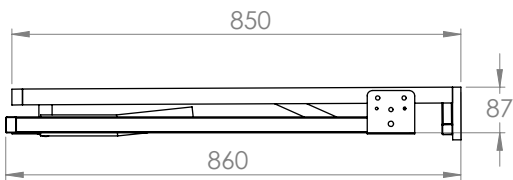

S-243

DİZAYN FONT KAYDIRMA / DESIGN MECHANISM