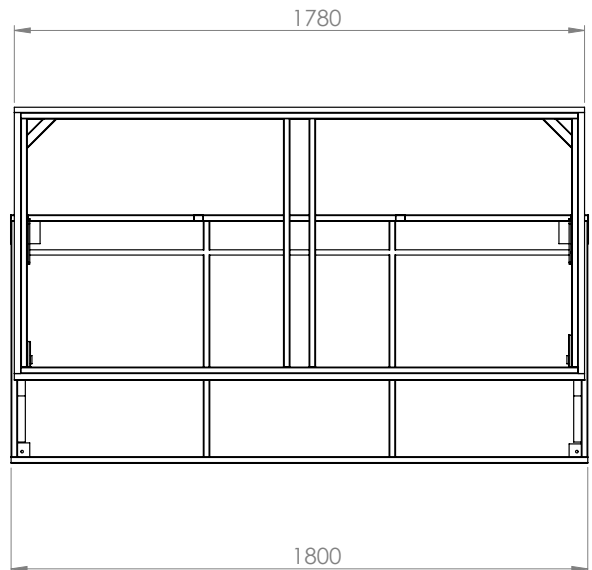

S-243

DİZAYN FONT KAYDIRMA / DESIGN MECHANISM