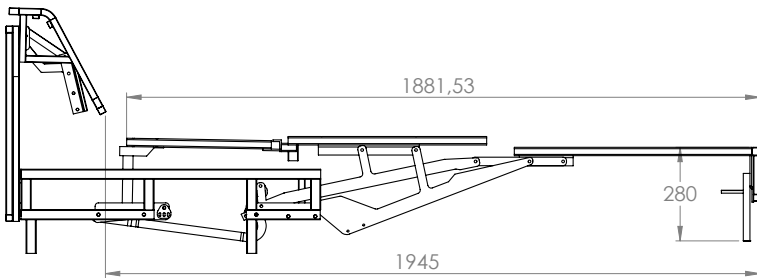

PRODUCT CATALOGUE

ÜRÜN KATALOĐU

SLEEP CO
Mattress Covers & Components

S-250

İNCİ MEKANİZMA / PEARL MECHANISM

S-252

İNCİ İKİLİ MEKANİZMA / PEARL DOUBLE MECHANISM

S-270